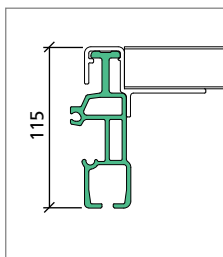

Your partner:

☐ Enquiry   ☐ Order

Reference no. (Customer)

Customer no.:	____	Order address:	____
Customer:	____		____
Contact person:	____	Delivery address:	____
Telephone:	____		____
E-mail:	____	Requested delivery date:	____

Edscha TS Compact Roof – Fixed Roof

Basic roof components

☐ **Compact – fixed roof ***

☐ **Ice-free version**
Bows with roof pitch
Eligible if applicable 1.3
De-minimis (EU aid scheme)

Piece
Quantity of roofs with identical parameters

Standard body width: ☐ 2550 mm

Discrepant width, Special issue ☐ mm

Body length: m

* Standard version in accordance with the current product description. Aluminium roof profiles are not included in the scope of delivery.

Necessary construction components for rear Components are in reference to standard body width 2550 mm

☐ **Compact without rear end** (without end carriage)

☐ **Gantry beam fixation**

Gantry beam (see page 20)

☐ Gantry beam VP (H: 130 mm)

☐ **Rear end adapter**

including screws and screw nuts (see page 20)

End bow

☐ End bow (siehe Seite 20)

☐ Closing bow – fixed (see page 20)

Roof tarpaulin (see page 20)

☐ Roof tarpaulin, recyclable (width = 2550 mm)

☐ Roof tarpaulin, recyclable (other dimensions)

Optional accessories

Side tarpaulin roller Compact (see page 22)

☐ Side tarpaulin roller with clip Piece

☐ Side tarpaulin roller without clip Piece

☐ Side tarpaulin roller SPR-4 Piece

☐ Rope-chock-locking Piece

☐ End carriage Standard Piece

☐ Aluminum profile 5m Piece

☐ Aluminum profile 8m Piece

☐ **Tie rod**

Stanchion roller carrier (see page 22)

☐ Stanchion roller carrier CS 125 / CS 175 Piece

Profile seal Standard//Universal (see page 22)

☐ grey ☐ 13700 x 125 mm Roll Piece

☐ black ☐ 18500 x 125 mm Roll Piece

☐ **Consultation QuickCurtain**
(separate from order)

1) Attention: longer delivery times!

Special lengths on request from the contractual partner