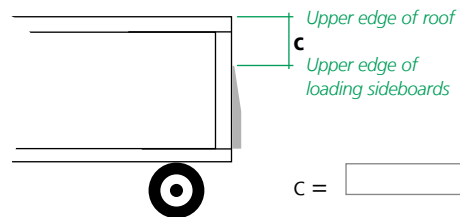

TailWing (see page 16)

☐ TailWing VP (901-1200) ☐ TailWing VP (400-900)

c = mm

Construction Kit TailWing ≤2600 mm mm (see page 16)

☐ TailWing VP (400-900) ☐ TailWing VP (901-1200)

Optional accessories

Side tarpaulin roller Compact (see page 22)

- ☐ Side tarpaulin roller with clip Piece
- ☐ Side tarpaulin roller without clip Piece
- ☐ Side tarpaulin roller SPR-4 Piece
- ☐ Rope-chock-locking Piece
- ☐ End carriage Standard Piece
- ☐ Aluminum profile 5m Piece
- ☐ Aluminum profile 8m Piece

Stanchion roller carrier (see page 22)

☐ Stanchion roller carrier CS 125 / CS 175 Piece

Profile seal Standard//Universal (see page 22)

- ☐ grey ☐ 13700 x 125 mm Roll Piece
- ☐ black ☐ 18500 x 125 mm Roll Piece

☐ ConsultationQuickCurtain ¹⁾
(separate from order)

1) Attention:
longer delivery times!