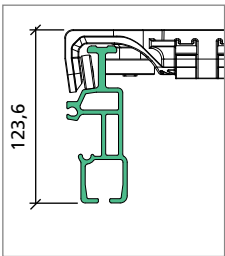

Your partner:

EN

Stand 11/2023

☐ Enquiry ☐ Order

Reference no. (Customer)

Customer no.:	____	Order address:	____
Customer:	____		____
Contact person:	____	Delivery address:	____
Telephone:	____		____
E-mail:	____	Requested delivery date:	____

Edscha TS Compact Roof – Sliding Roof

Basic roof components

☐ Compact – Sliding Roof *

☐ Ice-free version
Bows with roof pitch
Eligible if applicable 1.3
De-minimis (EU aid scheme)

Piece
Quantity of roofs with identical parameters

Standard body width: ☐ 2550 mm

Discrepant width, Special issue ☐ mm

Body length: m

☐ Standard End Carriage with automatic adjustment mechanism 1 x 700 N per side:
☐ with locking assembly ☐ without locking assembly

☐ End Carriage Small with automatic adjustment mechanism 1 x 700 N per side:
☐ with locking assembly ☐ without locking assembly

* Standard version in accordance with the current product description. Aluminium roof profiles are not included in the scope of delivery.

Necessary construction components for rear Components are in reference to standard body width 2550 mm

☐ Compact without rear end

Gantry beam

☐ Gantry beam VP (H: 130 mm) (see page 14)

End bow

☐ End bow (see page 14)

Rear end adapter

including screws and screw nuts (see page 14)

Roof tarpaulin (optional) (see page 16) ¹⁾

☐ Roof tarpaulin, recyclable (width = 2550 mm)

☐ Roof tarpaulin, recyclable (other dimensions)